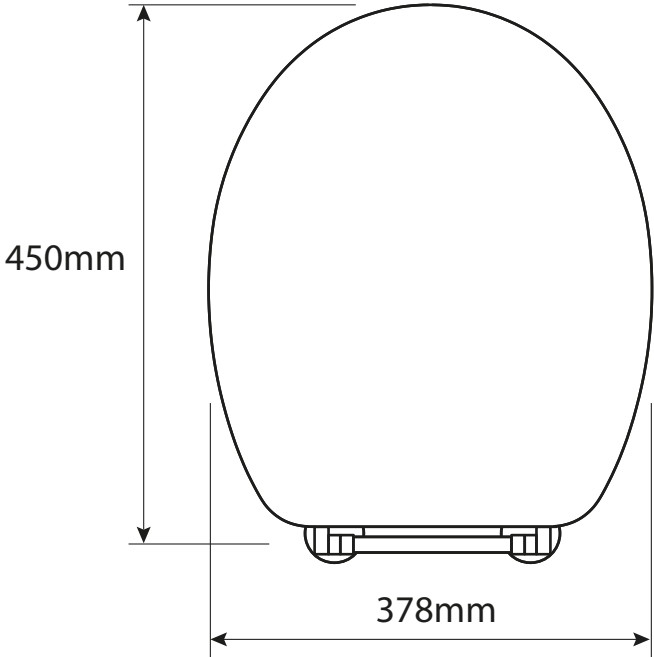

Overall Size

Max/Min Adjustment